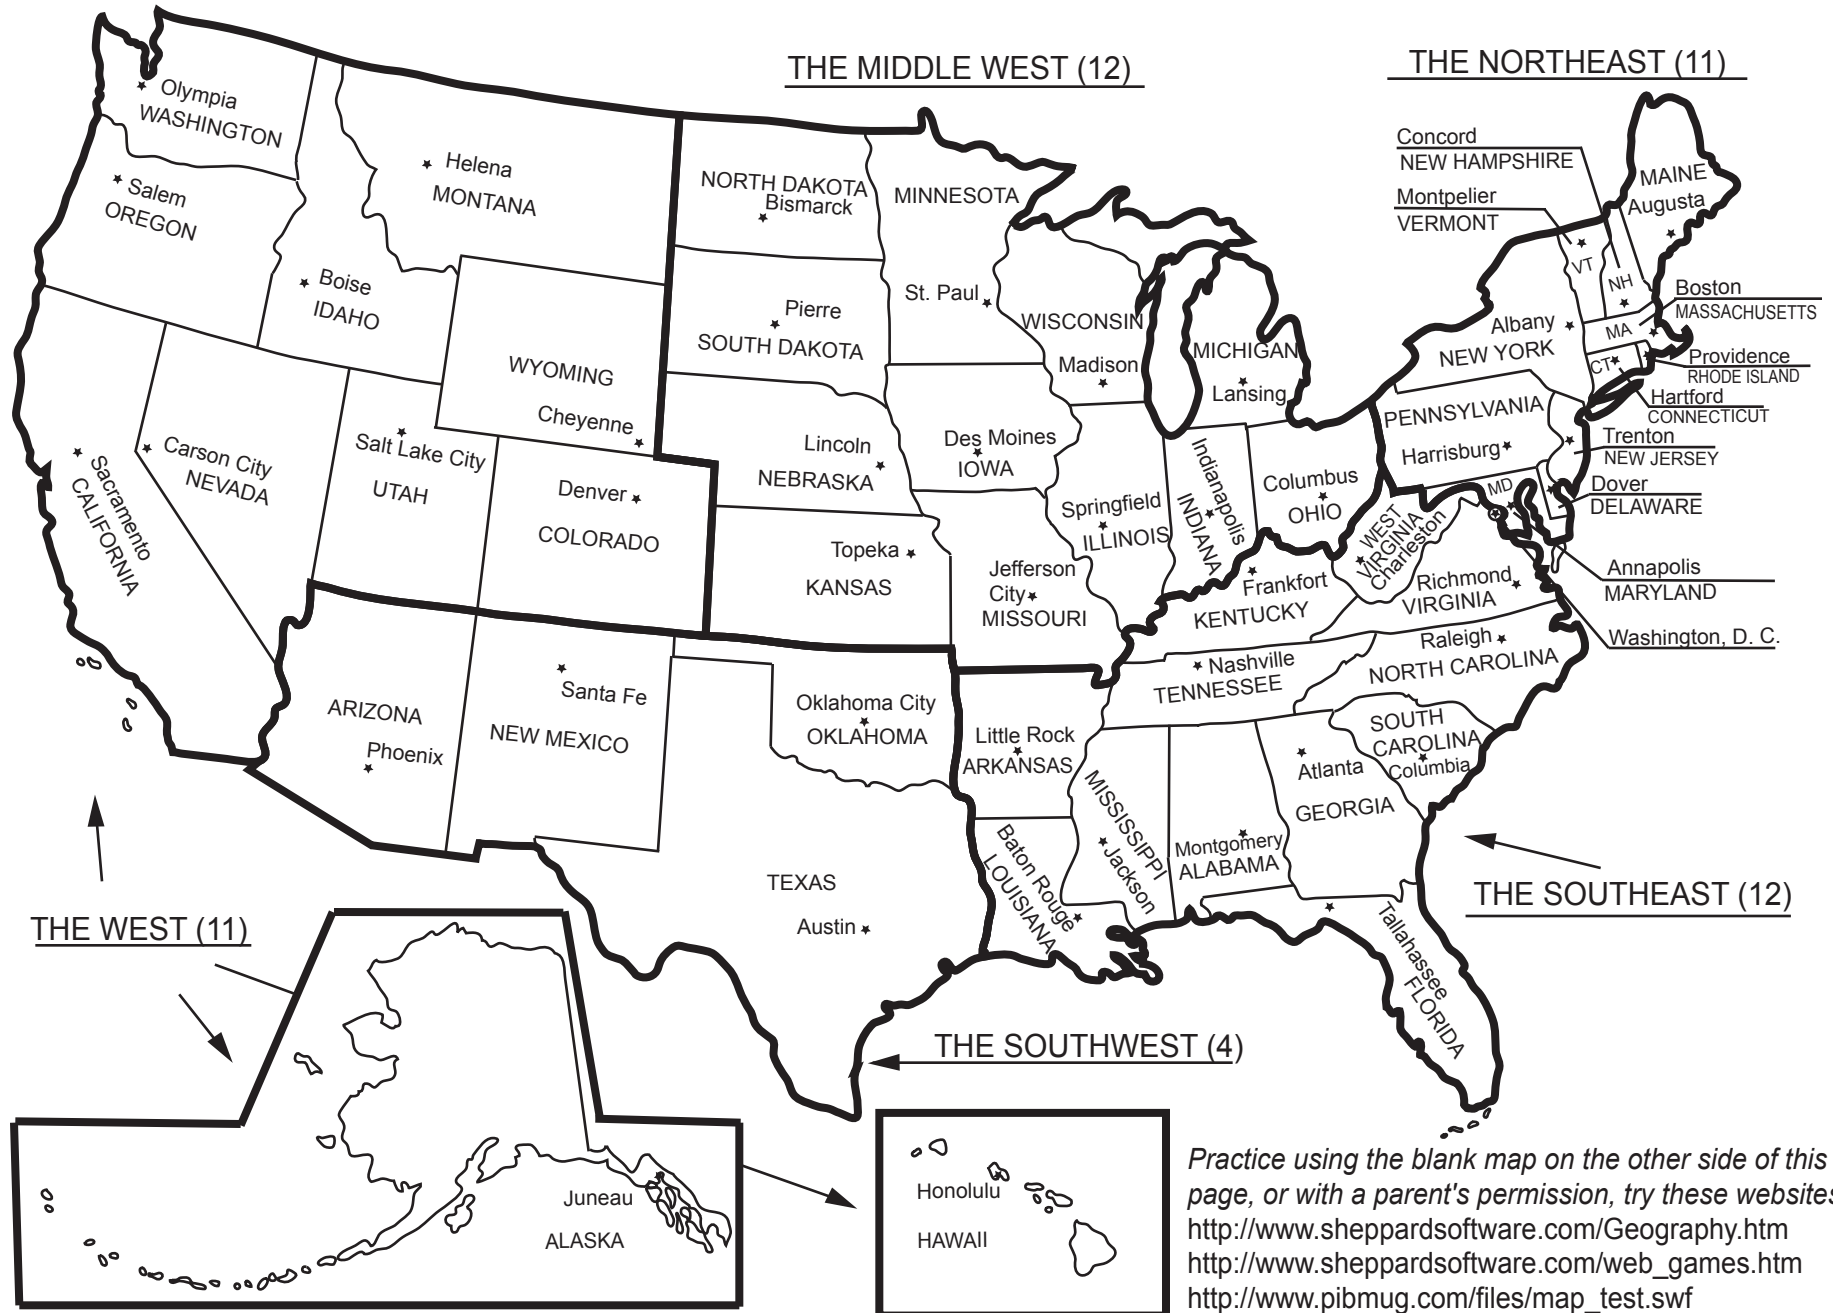

SPECIAL ITINERARY PROJECT: LEARN THE STATES AND CAPITALS

You receive a special itinerary stamp for correctly locating all the states and capitals within a region. On Passport Check Day, point to the state on a U. S. map, and name its capital. You may learn one or more regions at a time.

Practice using the blank map on the other side of this page, or with a parent's permission, try these websites:
<http://www.sheppardsoftware.com/Geography.htm>
http://www.sheppardsoftware.com/web_games.htm
http://www.pibmug.com/files/map_test.swf